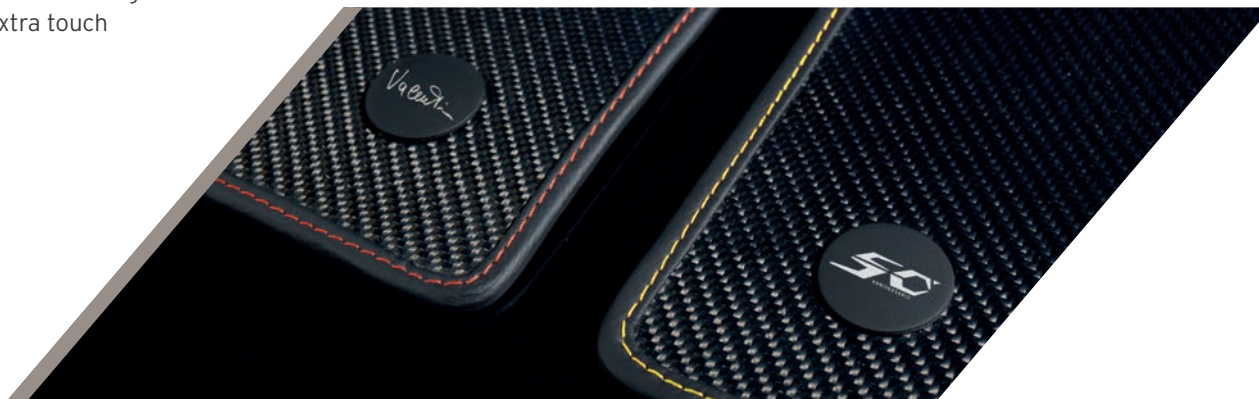

CARBON FIBER FLOOR MATS

Accessori Originali has thought of every detail for your Lamborghini, so you can even customize the floor mats.

SET OF CUSTOMIZED PLUGS FOR FLOOR MATS

Available with the name of your car or the logo of your choice, they provide an extra touch of style for your floor mats.

FLOOR MATS WITH CUSTOMIZED EDGES

A stylish combination of carbon fiber, leather, and stitching creates a customized product that fully matches the colors and finishes of your Lamborghini.

But if you prefer a classic look, you can choose the standard floor mats with customized leather edge trims.