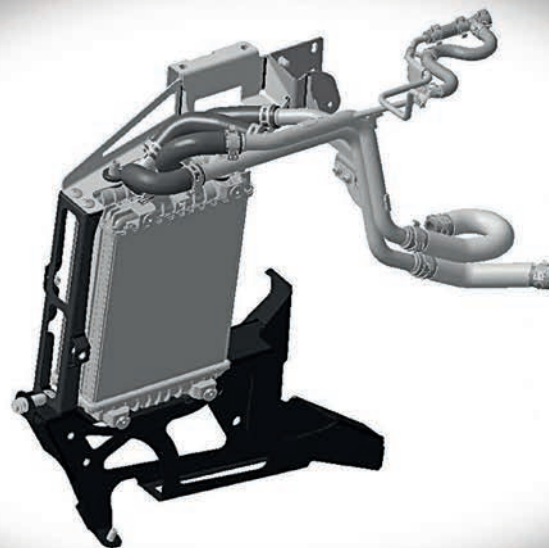

The perfect seats for a truly racing environment, without compromising on style or safety.

CENTER LOCK CONVERSION AND RIMS KIT

Forged from lightweight, hard-wearing aluminum alloy specifically selected by Automobili Lamborghini, the center lock conversion kit and exclusive 7 Raze rims revamp Aventador with an unmistakably sporty and unique look. Available for every Aventador version, the kit is compatible with the standard tires. No further type-approvals required.

TRACK AND PLAY

The exclusive Accessori Originali Track and Play provides you with your very own telemetry tracking and video recording center.

The powerful, lightweight control unit can be easily installed in your car, and you can download the App from the App Store.

And thanks to the Data Syncing function, you can show the whole world your skill at the wheel of your Lamborghini.

The ultimate telemetric experience:

- Easy to install
- 56 preloaded circuits, plus Track Creator function
- Aventador customized dashboard
- HD video recording and automatic synchronization of telemetry data
- Comparative "Ghost" functionality
- Complete performance analysis