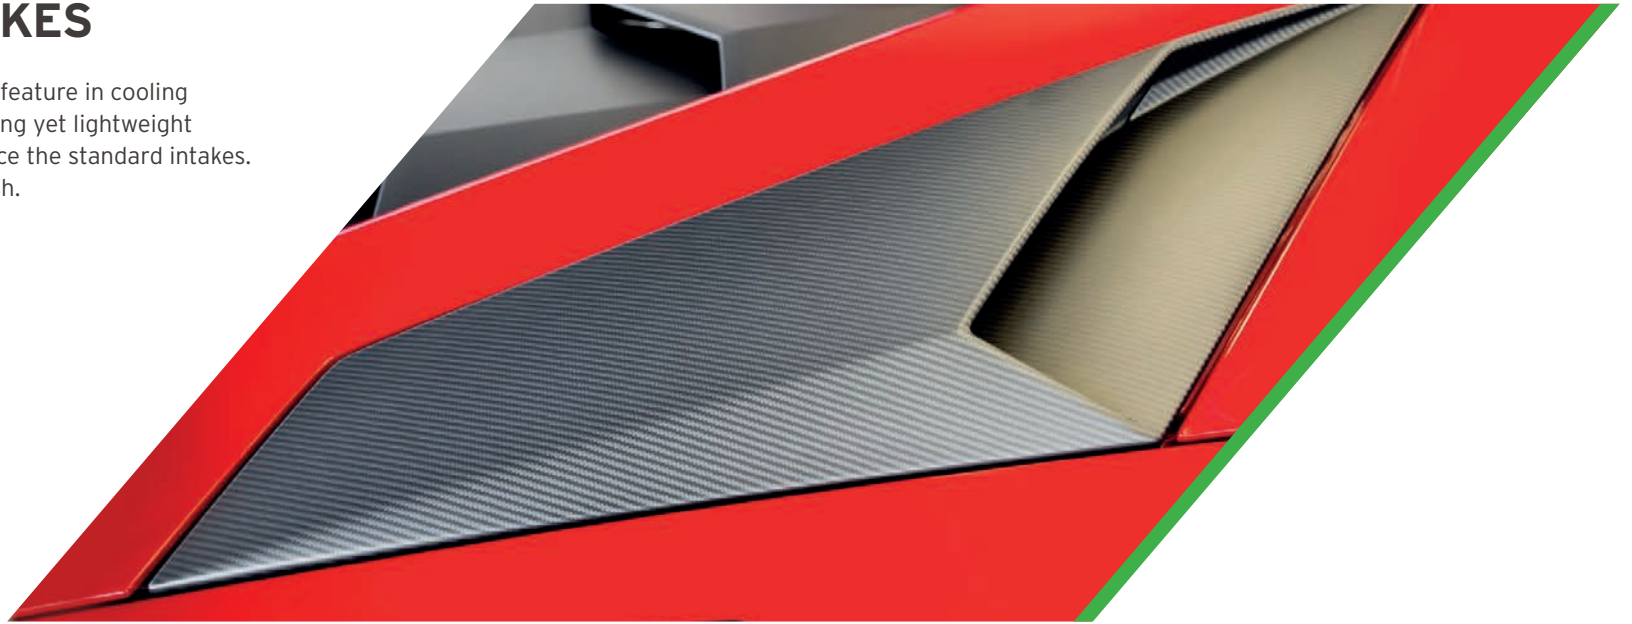

EXTERIOR

**A masterpiece made of carbon fiber.
The product of 120 hours
of high-precision labor.**

FIXED AIR INTAKES

This set of fixed air intakes, a key feature in cooling Aventador's V12, are made of strong yet lightweight visible carbon fiber and can replace the standard intakes. Available with shiny or matte finish.