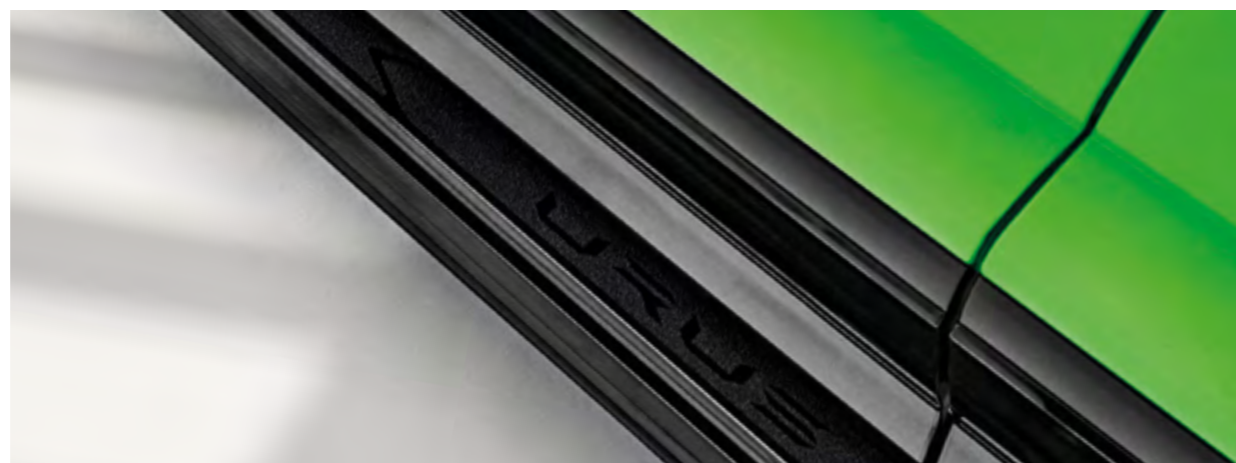

VALVE CAPS WITH LOGO

Specially designed by Accessori Originali, this precious set of aluminum valve caps with the bull logo are painted and laser-engraved.

SPORT SIDE STEPS

Sport Side Steps provide additional comfort and ease of access and bring a strong styling element to the design of the Urus exterior. Available in silver steel, in pure carbon fiber and high gloss black to better match the exterior details of your Urus.

▀ CARBON FIBER

▀ SILVER SPORT (STAINLESS STEEL)

▀ HIGH GLOSS LACK

USABILITY

DESIGNED TO ENHANCE
YOUR COMFORT ON BOARD
WHEREVER YOU GO.

LAMBORGHINI EYE

The Lamborghini Eye is the new universal traffic recorder developed for the Urus model. Two Full HD wide-angle lenses continuously record during driving and parking, monitoring the vehicles ahead and behind. Very useful in the event of accidents when driving or parked.